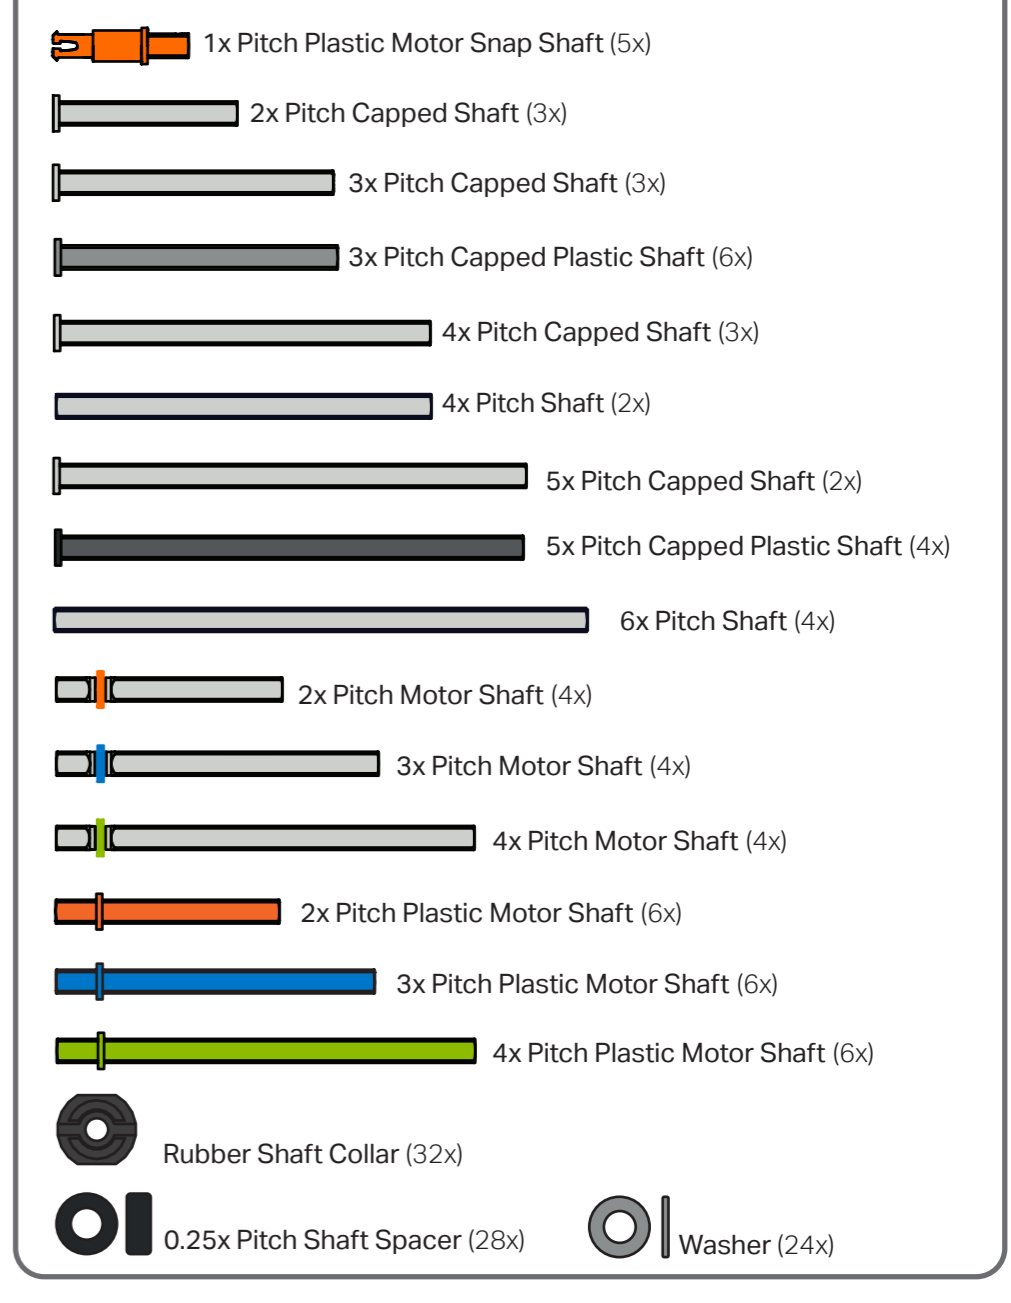

Electronics

Specialty Parts

Connectors

Pins & Standoffs

Shafts

Wheels

Beams & Plates

Gears

Sprockets & Chain